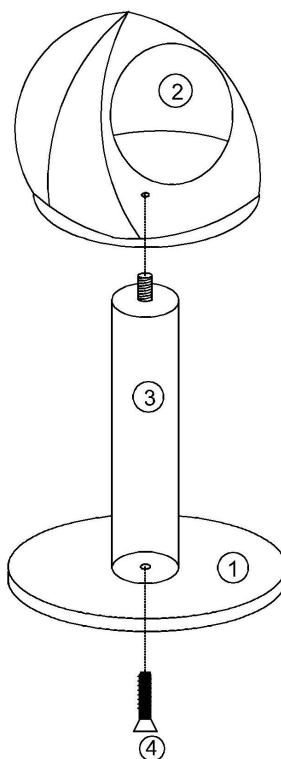

## Cat Tree Assembly Instructions

Part Number	Description	Measurement (mm)	Quantity
P.1	Bottom plate	Ø = 400	1
P.2	Playing roll	L = 300	1
P.3	Post	L = 400	1
P.4	Rounded head screw	M8 X 35	1
P.5	Wrench	M6	1

**P.4** Rounded head screw

**P.5** Wrench